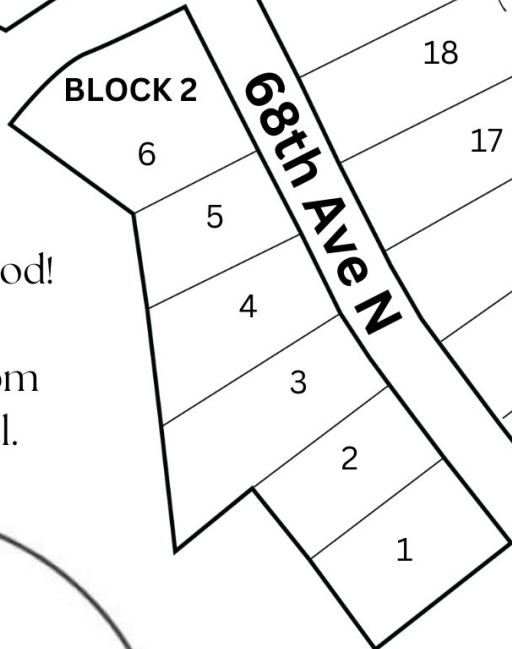

BLOCK 3

BLOCK 5

BLOCK 2

68th Ave N

West St. Cloud's
newest
premier neighborhood!

Located minutes from
St. Joseph & Sartell.

Featuring spacious lots
0.32 to 2+ Acres!

BLOCK 1